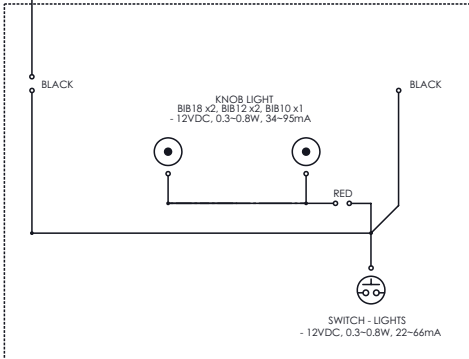

BIB18, BIB12, BIB10